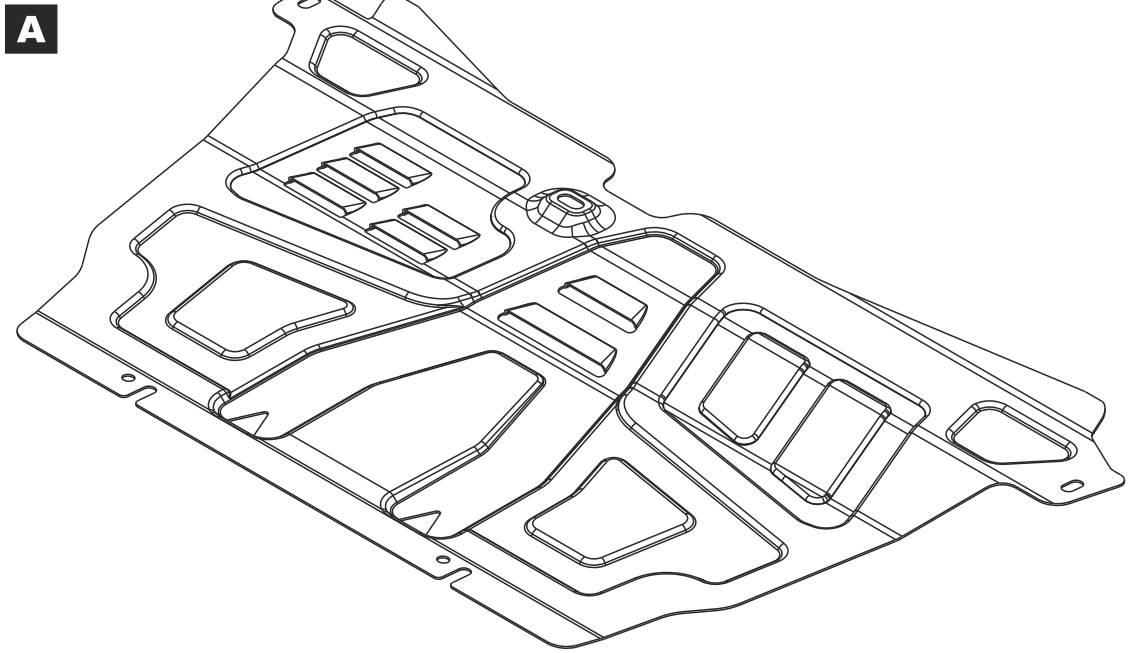

Part Number:

PZ4AL-01839-00

Weight:

4.54 kg

Installation Time:

25 min

Manual reference number:

AIM 002 080-0